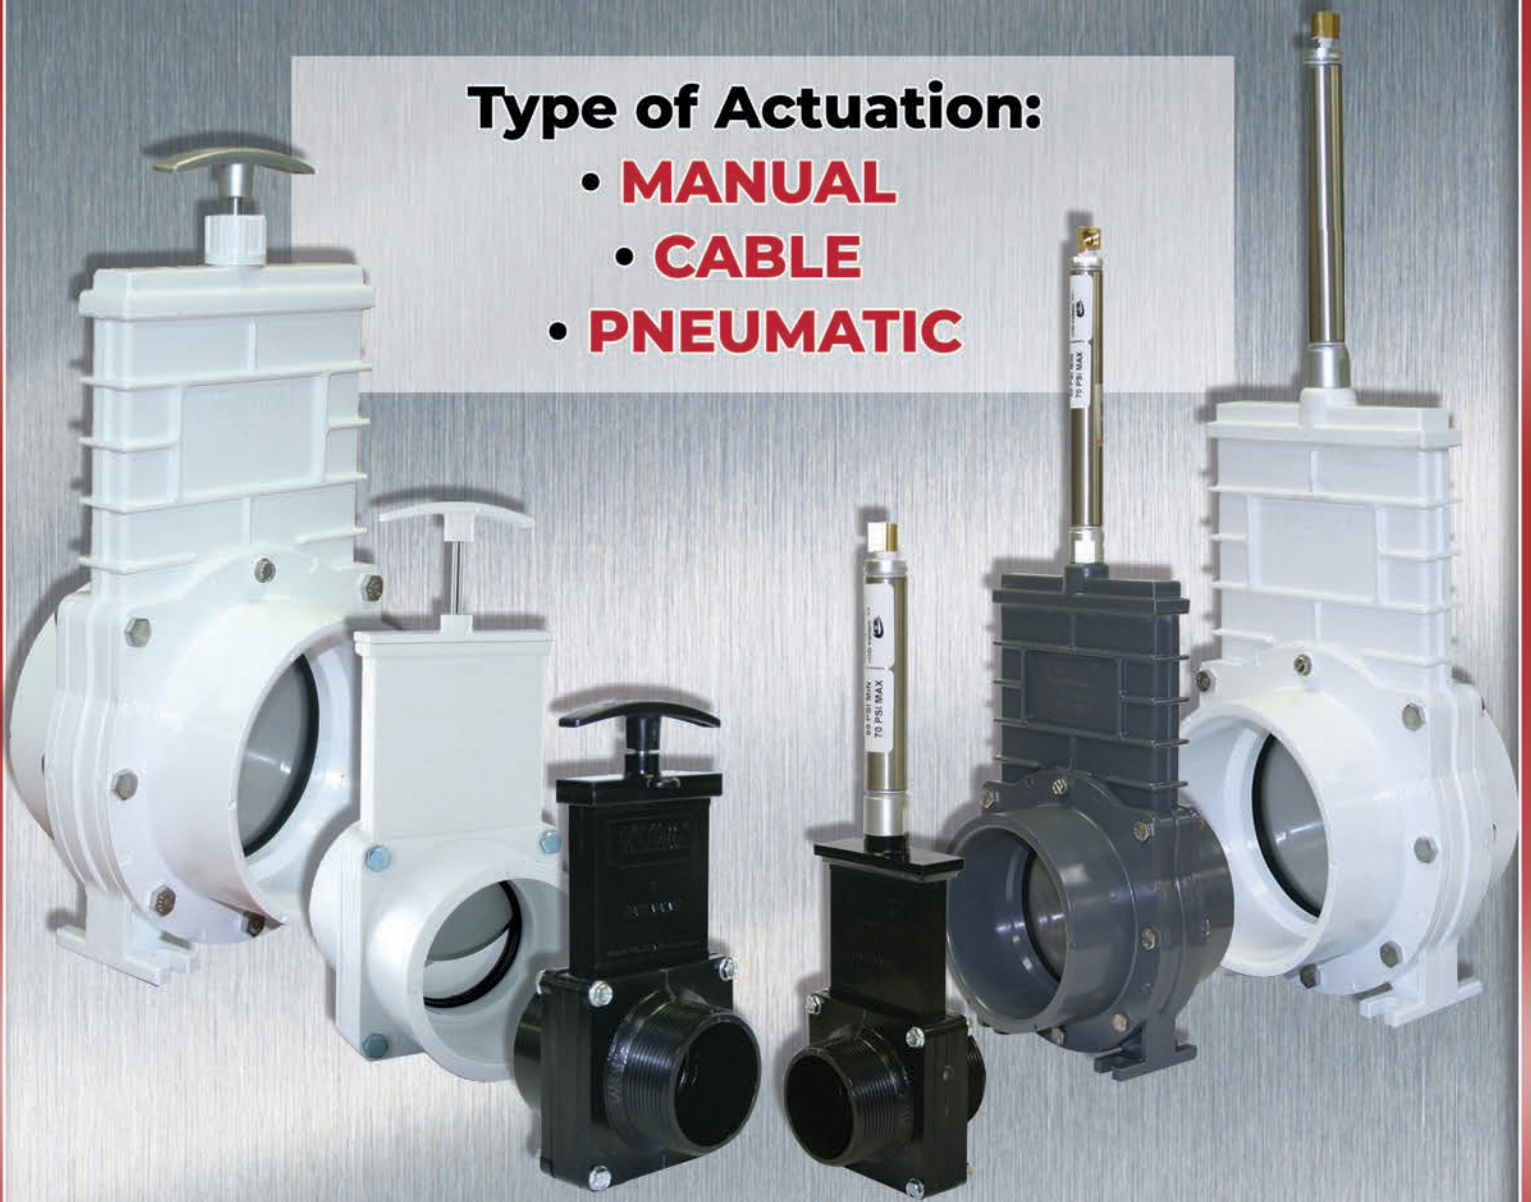

GATE VALVES

Type of Actuation:

- **MANUAL**
- **CABLE**
- **PNEUMATIC**

- **White PVC - 1-1/2" to 12"**
- **Black ABS - 1-1/2" to 3"**
- **Gray 50mm to 315mm**
- **Stainless Steel & Plastic Gates**
- **Quick Opening**
- **Low Pressure**
- **Full Flow**