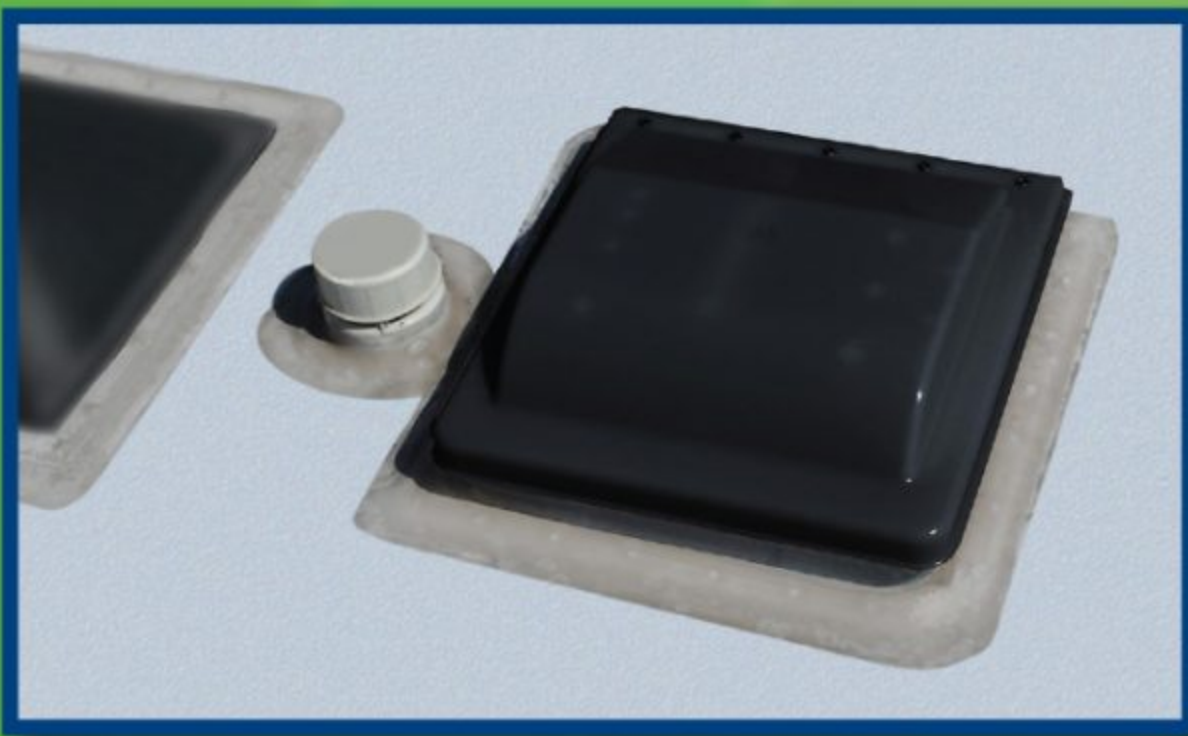

# UNIVERSAL VENT LID

**Thicker, heavier  
& stronger than  
the competition**

- **So easy to replace!  
Attach the brackets  
right to your existing  
standard vent frame**
- **16" x 15" x 3.5"**
- **Available in White  
and Smoke**