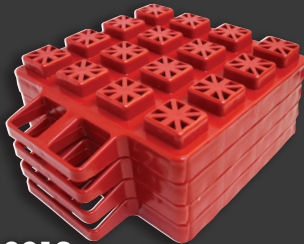

StayPut **STACKERS**

MULTI-USE LEVELER, JACK STAND, AND WHEEL SUPPORT

- Convenient self-fastening strap for easy storage

A10-0918

A10-0927

A10-0928

A10-0916

A10-0917

A10-0922

- A10-0927 StayPut Stackers 10 x 10, Boxed
- A10-0928 StayPut Stackers 10 x 20, Boxed
- A10-0929 StayPut Stackers 10 x 10 w/bag, Boxed
- A10-0930 StayPut Stackers 10 x 20 w/bag, Boxed
- A10-0916 StayPut Stackers, 8 x 8, 4 pack, Boxed
- A10-0917 StayPut Stackers, 8 x 8, Single, Bulk
- A10-0918 StayPut Stackers, 8 x 8, 10 pk, Boxed
- A10-0920 StayPut Stackers, 8 x 8, 10 pk w/Bag, Boxed
- A10-0922 StayPut Stackers Chock, Bulk