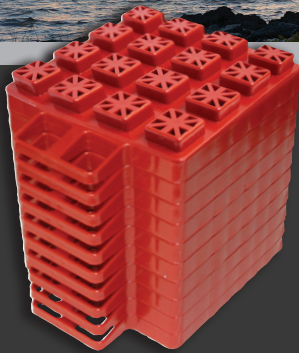

StayPut **STACKERS**

MULTI-USE LEVELER, JACK STAND, AND WHEEL SUPPORT

- Convenient self-fastening strap for easy storage

A10-0918

A10-0927

A10-0928

A10-0916

A10-0917

A10-0922

- A10-0927 StayPut Stackers 10 x 10, Boxed
- A10-0928 StayPut Stackers 10 x 20, Boxed
- A10-0929 StayPut Stackers 10 x 10 w/bag, Boxed
- A10-0930 StayPut Stackers 10 x 20 w/bag, Boxed
- A10-0916 StayPut Stackers, 8 x 8, 4 pack, Boxed
- A10-0917 StayPut Stackers, 8 x 8, Single, Bulk
- A10-0918 StayPut Stackers, 8 x 8, 10 pk, Boxed
- A10-0920 StayPut Stackers, 8 x 8, 10 pk w/Bag, Boxed
- A10-0922 StayPut Stackers Chock, Bulk