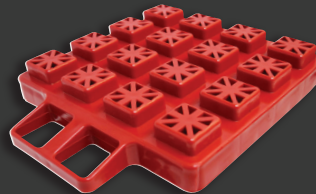

StayPut **STACKERS**

MULTI-USE LEVELER, JACK STAND, AND WHEEL SUPPORT

- Convenient self-fastening strap for easy storage

A10-0918

A10-0927

A10-0928

A10-0916

A10-0917

A10-0922

- A10-0927 StayPut Stackers 10 x 10, Boxed
- A10-0928 StayPut Stackers 10 x 20, Boxed
- A10-0929 StayPut Stackers 10 x 10 w/bag, Boxed
- A10-0930 StayPut Stackers 10 x 20 w/bag, Boxed
- A10-0916 StayPut Stackers, 8 x 8, 4 pack, Boxed
- A10-0917 StayPut Stackers, 8 x 8, Single, Bulk
- A10-0918 StayPut Stackers, 8 x 8, 10 pk, Boxed
- A10-0920 StayPut Stackers, 8 x 8, 10 pk w/Bag, Boxed
- A10-0922 StayPut Stackers Chock, Bulk