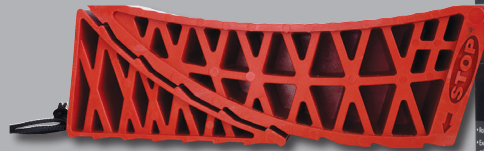

StayPut

LEVELERS AND STABILIZERS

LEVEL AND STABILIZE YOUR RV WITH EASE!

- A10-0902
StayPut Curved Leveler, Boxed
- A10-0903
StayPut Curved Leveler, 2Pk, Boxed
- 020106
StayPut RV Stabilizer, Aluminum, Boxed

A10-0902

JACK PADS

EZ GRIP HANDLE AND HANDY STORAGE STRAP

- A10-0925
StayPut Jack Pad, Hexagon, Small, 4Pk, Wrap Card
- A10-0926
StayPut Jack Pad, Hexagon, Large, 2 Pk, Wrap Card

A10-0925

A10-0926

WHEEL CHOCKS

KEEP YOUR TRAILER OR RV IN PLACE WITH A VARIETY OF WHEEL CHOCKS

- A10-0915
StayPut Wide Chock, Bulk
- A10-0914
StayPut Big Chock, Bulk
- A10-0908
StayPut Wheel Chock, Bulk
- A10-0922
StayPut Stackers Chock, Bulk