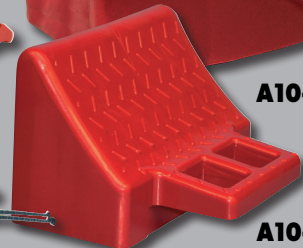

A10-0902

JACK PADS

EZ GRIP HANDLE AND HANDY STORAGE STRAP

- A10-0925
StayPut Jack Pad, Hexagon, Small, 4Pk, Wrap Card
- A10-0926
StayPut Jack Pad, Hexagon, Large, 2 Pk, Wrap Card

A10-0925

A10-0926

WHEEL CHOCKS

KEEP YOUR TRAILER OR RV IN PLACE WITH A VARIETY OF WHEEL CHOCKS

- A10-0915
StayPut Wide Chock, Bulk
- A10-0914
StayPut Big Chock, Bulk
- A10-0908
StayPut Wheel Chock, Bulk
- A10-0922
StayPut Stackers Chock, Bulk

A10-0915

A10-0914

A10-0908

A10-0922

TRAILER ACCESSORIES

- A10-0900
StayPut Trailer Tongue Jack Stand, Bulk
- A10-0905
StayPut Trailer Jack, Boxed

A10-0905

A10-0900